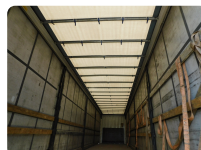

TRADE OFFER

Date: 18.10.2024

REMORCA KRONE (COD 83549)

GENERAL TECHNICAL SPECIFICATION AUTOCHASSIS

MARK: KRONE

MODEL: SD

1ST REGISTRATION: 2015

MILEAGE: 0

CHASSIS

Gross vehicle weight (kg)	39000
Net vehicle weight (kg)	6353
Tyres	5% 385/65R22,5;30% 385/65R22,5;10% 385/65R22,5
Axels	3
Front brakes	DISK
Rear brakes	DISK
Front axle suspension	PNEUMATIC
Rear axle suspension	PNEUMATIC