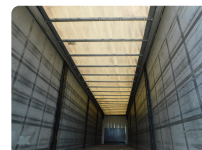

TRADE OFFER

Date: 18.10.2024

REMORCA KRONE (COD 83347)

GENERAL TECHNICAL SPECIFICATION AUTOCHASSIS

MARK: KRONE

MODEL: SD

1ST REGISTRATION: 2015

MILEAGE: 0

CHASSIS

Gross vehicle weight (kg)	39000
Net vehicle weight (kg)	6771
Tyres	5% 385/65R22,5;5% 385/65R22,5;5% 385/65R22,5
Axels	3
Front brakes	DISK
Rear brakes	DISK
Front axle suspension	PNEUMATIC
Rear axle suspension	PNEUMATIC