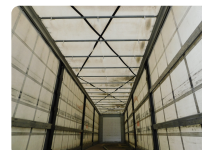

TRADE OFFER

Date: 19.09.2024

REMORCA FLIEGL (COD 83161)

GENERAL TECHNICAL SPECIFICATION AUTOCHASSIS

MARK: FLIEGL

MODEL: SDS 390

1ST REGISTRATION: 2014

MILEAGE: 0

CHASSIS

Gross vehicle weight (kg)	39000
Net vehicle weight (kg)	6647
Tyres	10% 385/65R22,5;20% 385/65R22,5;5% 385/65R22,5
Axels	3
Front brakes	DISK
Rear brakes	DISK
Front axle suspension	PNEUMATIC
Rear axle suspension	PNEUMATIC