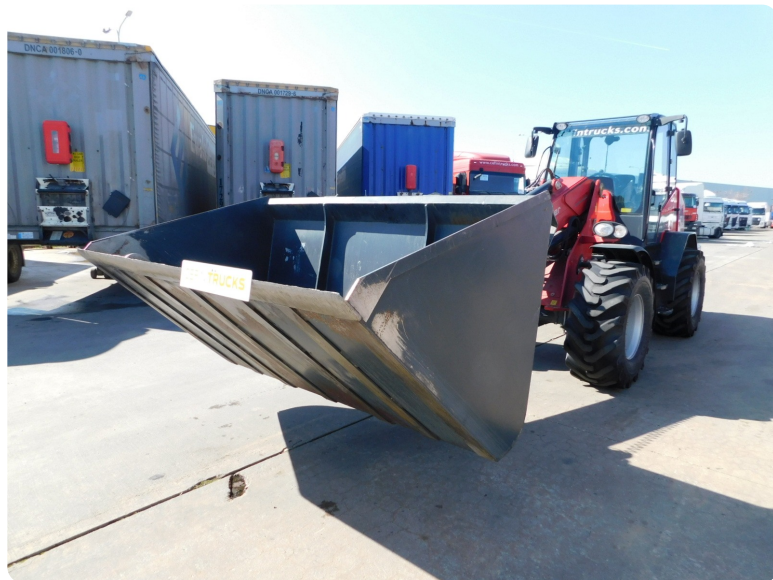

TRADE OFFER

Date: 04.04.2025

ECHIPAMENT OTHER MAKES (COD 84865)

GENERAL TECHNICAL SPECIFICATION AUTOCHASSIS

MARK: OTHER MAKES

MODEL: SCHAFFER T8620

1ST REGISTRATION: 0

MILEAGE: 0

ENGINE

Engine hp	100
Emission class	EURO VI
Engine type	8620 T
Gearbox	AUTOMATIC 4

CHASSIS

Gross vehicle weight (kg)	8500
Net vehicle weight (kg)	7050
Tyres	40% 18-22,5;40% 18-22,5