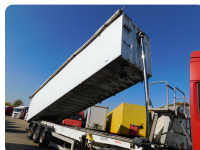

TRADE OFFER

Date: 03.04.2025

REMORCA MEGA (COD 84011)

GENERAL TECHNICAL SPECIFICATION AUTOCHASSIS

MARK: MEGA

MODEL: MNL C

1ST REGISTRATION: 2019

MILEAGE: 0

CHASSIS

Gross vehicle weight (kg)	40000
Net vehicle weight (kg)	6350
Tyres	5% 385/65R22,5;30% 385/65R22,5;5% 385/65R22,5
Axels	3
Front brakes	DISK
Rear brakes	DISK
Front axle suspension	PNEUMATIC
Rear axle suspension	PNEUMATIC