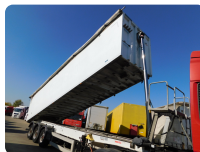

TRADE OFFER

Date: 21.11.2024

REMORCA MEGA (COD 84011)

GENERAL TECHNICAL SPECIFICATION AUTOCHASSIS

MARK: MEGA

MODEL: MNL C

1ST REGISTRATION: 2019

MILEAGE: 0

CHASSIS

Gross vehicle weight (kg)	40000
Net vehicle weight (kg)	6350
Tyres	5% 385/65R22,5;30% 385/65R22,5;5% 385/65R22,5
Axels	3
Front brakes	DISK
Rear brakes	DISK
Front axle suspension	PNEUMATIC
Rear axle suspension	PNEUMATIC