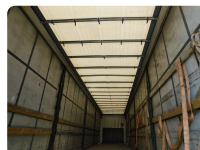

TRADE OFFER

Date: 19.09.2024

REMORCA KRONE (COD 83549)

GENERAL TECHNICAL SPECIFICATION AUTOCHASSIS

MARK: KRONE

MODEL: SD

1ST REGISTRATION: 2015

MILEAGE: 0

CHASSIS

Gross vehicle weight (kg)	39000
Net vehicle weight (kg)	6353
Tyres	5% 385/65R22,5;30% 385/65R22,5;10% 385/65R22,5
Axels	3
Front brakes	DISK
Rear brakes	DISK
Front axle suspension	PNEUMATIC
Rear axle suspension	PNEUMATIC