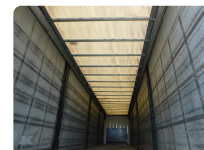

TRADE OFFER

Date: 05.01.2025

REMORCA KRONE (COD 83347)

GENERAL TECHNICAL SPECIFICATION AUTOCHASSIS

MARK: KRONE

MODEL: SD

1ST REGISTRATION: 2015

MILEAGE: 0

CHASSIS

Gross vehicle weight (kg)	39000
Net vehicle weight (kg)	6771
Tyres	5% 385/65R22,5;5% 385/65R22,5;5% 385/65R22,5
Axels	3
Front brakes	DISK
Rear brakes	DISK
Front axle suspension	PNEUMATIC
Rear axle suspension	PNEUMATIC