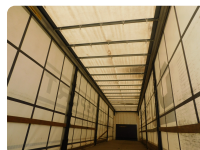

TRADE OFFER

Date: 19.09.2024

REMORCA KRONE (COD 83301)

GENERAL TECHNICAL SPECIFICATION AUTOCHASSIS

MARK: KRONE

MODEL: SD

1ST REGISTRATION: 2014

MILEAGE: 0

CHASSIS

Gross vehicle weight (kg)	41000
Net vehicle weight (kg)	6681
Tyres	40% 385/65R22,5;20% 385/65R22,5;40% 385/65R22,5
Axels	3
Front brakes	DRUM
Rear brakes	DRUM
Front axle suspension	PNEUMATIC
Rear axle suspension	PNEUMATIC