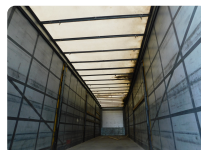

TRADE OFFER

Date: 02.02.2025

REMORCA SCHMITZ (COD 82959)

GENERAL TECHNICAL SPECIFICATION AUTOCHASSIS

MARK: SCHMITZ

MODEL: SPR24

1ST REGISTRATION: 2010

MILEAGE: 0

CHASSIS

Gross vehicle weight (kg)	39000
Net vehicle weight (kg)	6500
Tyres	10% 385/65R22,5;20% 385/65R22,5;10% 385/65R22,5
Axels	3
Front brakes	DISK
Rear brakes	DISK
Front axle suspension	PNEUMATIC
Rear axle suspension	PNEUMATIC