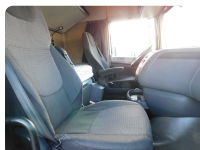

TRADE OFFER

Date: 22.12.2024

TRACTOR DAF (COD 82714)

GENERAL TECHNICAL SPECIFICATION AUTOCHASSIS

MARK: DAF

MODEL: XF 460 FT

1ST REGISTRATION: 2014

MILEAGE: 988.618

ENGINE

Engine hp	460
Emission class	EURO VI
Engine type	MX-13 340H1
Fuel type	DIESEL
Gearbox	AUTOMATIC 12
Displacement (ccm)	12902.0

CHASSIS

Gross vehicle weight (kg)	19000