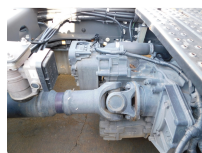

TRADE OFFER

Date: 05.01.2025

TRACTOR FORD (COD 81957)

GENERAL TECHNICAL SPECIFICATION AUTOCHASSIS

MARK: FORD

MODEL: F MAX 4X2 SCAB E6 12S2620

1ST REGISTRATION: 2020

MILEAGE: 356.178

ENGINE

Engine hp	500
Emission class	EURO VI
Fuel type	DIESEL
Gearbox	AUTOMATA ZF12TX2620TD
Displacement (ccm)	12740.0

CHASSIS

Gross vehicle weight (kg)	18000
Net vehicle weight (kg)	8384