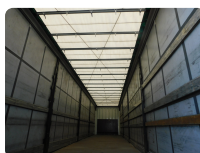

TRADE OFFER

Date: 23.10.2024

REMORCA KRONE (COD 80541)

GENERAL TECHNICAL SPECIFICATION AUTOCHASSIS

MARK: KRONE

MODEL: SD

1ST REGISTRATION: 2014

MILEAGE: 0

CHASSIS

Gross vehicle weight (kg)	39000
Net vehicle weight (kg)	6350
Sarcina utila kg	32650
Tyres	40% 385/65R22,5; 40% 385/65R22,5;
Axels	3
Front brakes	DISK
Rear brakes	DISK
Front axle suspension	PNEUMATIC