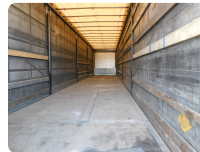

TRADE OFFER

Date: 16.09.2024

REMORCA SCHMITZ (COD 80516)

GENERAL TECHNICAL SPECIFICATION AUTOCHASSIS

MARK: SCHMITZ

MODEL: SPR24

1ST REGISTRATION: 2012

MILEAGE: 0

CHASSIS

Gross vehicle weight (kg)	39000
Net vehicle weight (kg)	6500
Sarcina utila kg	32500
Tyres	20% 385/65R22,5; 40% 385/65R22,5;
Axels	3
Front brakes	DISK
Rear brakes	DISK
Front axle suspension	PNEUMATIC