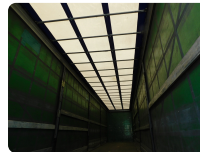

TRADE OFFER

Date: 23.10.2024

REMORCA SCHMITZ (COD 80464)

GENERAL TECHNICAL SPECIFICATION AUTOCHASSIS

MARK: SCHMITZ

MODEL: S01

1ST REGISTRATION: 2007

MILEAGE: 0

CHASSIS

Gross vehicle weight (kg)	39000
Net vehicle weight (kg)	7611
Sarcina utila kg	31389
Tyres	90% 455/40R19,5; 40% 455/40R19,5;
Axels	3
Front brakes	DISK
Rear brakes	DISK
Front axle suspension	PNEUMATIC