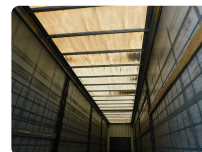

TRADE OFFER

Date: 16.09.2024

REMORCA KRONE (COD 80379)

GENERAL TECHNICAL SPECIFICATION AUTOCHASSIS

MARK: KRONE

MODEL: SD

1ST REGISTRATION: 2015

MILEAGE: 0

CHASSIS

Gross vehicle weight (kg)	39000
Net vehicle weight (kg)	6501
Sarcina utila kg	32499
Tyres	20% 385/65R22,5; 30% 385/65R22,5;
Axels	3
Front brakes	DISK
Rear brakes	DISK
Front axle suspension	PNEUMATIC