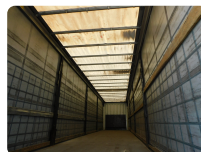

TRADE OFFER

Date: 16.09.2024

REMORCA KRONE (COD 80379)

GENERAL TECHNICAL SPECIFICATION AUTOCHASSIS

MARK: KRONE

MODEL: SD

1ST REGISTRATION: 2015

MILEAGE: 0

CHASSIS

Gross vehicle weight (kg)	39000
Net vehicle weight (kg)	6501
Sarcina utila kg	32499
Tyres	20% 385/65R22,5; 30% 385/65R22,5;
Axels	3
Front brakes	DISK
Rear brakes	DISK
Front axle suspension	PNEUMATIC